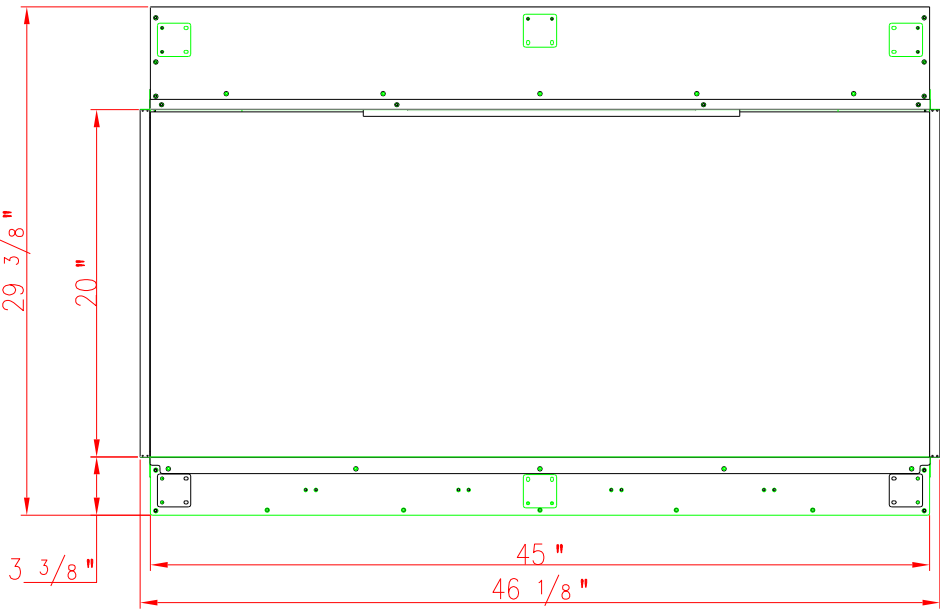

TECHNICAL SPECIFICATIONS

VOLTS	120V	
AMPS	12.5A	
WATTS	1500W	
HEATER	HIGH	1500W watts
	LOW	750W watts
NO HEATER	45.2 WATTS MAX	
LAMPS	QUANTITY	150 PCS LED
	WATTS	0.5W&0.15W&0.06W
	TOTAL WATTS	31.4 W
ROTOR MOTOR	3 at 8.7 watts	
HEIGHT.WIDTH.DEPTH	74.6 X 117.3 X 38.2 cm	
GLASS VIEWING OPENING	114.3 X 50.9 cm	
SHIPPING SIZE	88 X 131 X 48 cm	
SHIPPING WEIGHT	70.7 Kgs	
UNIT	1	
GLASS FRONT	Included	
PLUG LOCATION	Left Side	
CORD LENGTH	70.9 < L	
APPROX.HEATING AREA	400 SQ FT	

SERIES
TRV-BESPOKE

MODEL
TRV-45 BESPOKE

REV
1

SCALE 1"=1'-0"

DATE:11/26/2022

SHEET 1 OF 1

TECHNICAL SPECIFICATIONS

VOLTS	120V	
AMPS	12.5A	
WATTS	1500W	
HEATER	HIGH	1500W watts
	LOW	750W watts
NO HEATER	45.2 WATTS MAX	
LAMPS	QUANTITY	150 PCS LED
	WATTS	0.5W&0.15W&0.06W
	TOTAL WATTS	31.4 W
ROTOR MOTOR	3 at 8.7 watts	
HEIGHT.WIDTH.DEPTH	29 3/8 " X 46 1/8 " X 15 "	
GLASS VIEWING OPENING	45 " X 20 "	
SHIPPING SIZE	34 5/8 " X 51 5/8 " X 18 7/8 "	
SHIPPING WEIGHT	155.5 LBS	
UNIT	1	
GLASS FRONT	Included	
PLUG LOCATION	Left Side	
CORD LENGTH	70.9 < L	
APPROX.HEATING AREA	400 SQ FT	

SERIES TRV-BESPOKE	MODEL TRV-45 BESPOKE		REV 1
SCALE 1"=1'-0"	DATE:11/26/2022		SHEET 1 OF 1