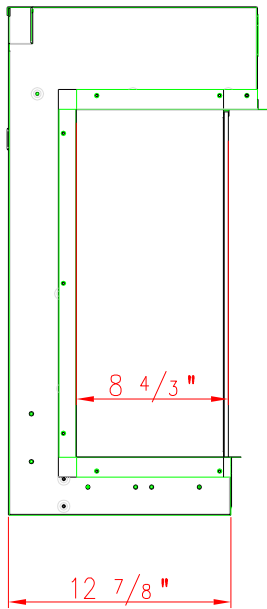

TECHNICAL SPECIFICATIONS

VOLTS	120V	
AMPS	12.5A	
WATTS	1500W	
HEATER	HIGH	1500W watts
	LOW	750W watts
NO HEATER	45.2 WATTS MAX	
LAMPS	QUANTITY	150 PCS LED
	WATTS	0.5W&0.15W&0.06W
	TOTAL WATTS	31.4 W
ROTOR MOTOR	3 at 8.7 watts	
HEIGHT.WIDTH.DEPTH	74.6 X 117.3 X 38.2 cm	
GLASS VIEWING OPENING	114.3 X 50.9 cm	
SHIPPING SIZE	88 X 131 X 48 cm	
SHIPPING WEIGHT	70.7 Kgs	
UNIT	1	
GLASS FRONT	Included	
PLUG LOCATION	Left Side	
CORD LENGTH	70.9 < L	
APPROX.HEATING AREA	400 SQ FT	

SERIES
TRV-BESPOKE

MODEL
TRV-45 BESPOKE

REV
1

SCALE 1"=1'-0"

DATE:11/26/2022

SHEET 1 OF 1

TECHNICAL SPECIFICATIONS

VOLTS	120V	
AMPS	12.5A	
WATTS	1500W	
HEATER	HIGH	1500W watts
	LOW	750W watts
NO HEATER	45.2 WATTS MAX	
LAMPS	QUANTITY	150 PCS LED
	WATTS	0.5W&0.15W&0.06W
	TOTAL WATTS	31.4 W
ROTOR MOTOR	3 at 8.7 watts	
HEIGHT.WIDTH.DEPTH	29 3/8 " X 46 1/8 " X 15 "	
GLASS VIEWING OPENING	45 " X 20 "	
SHIPPING SIZE	34 5/8 " X 51 5/8 " X 18 7/8 "	
SHIPPING WEIGHT	155.5 LBS	
UNIT	1	
GLASS FRONT	Included	
PLUG LOCATION	Left Side	
CORD LENGTH	70.9 < L	
APPROX.HEATING AREA	400 SQ FT	

SERIES TRV-BESPOKE	MODEL TRV-45 BESPOKE		REV 1
SCALE 1"=1'-0"	DATE:11/26/2022		SHEET 1 OF 1